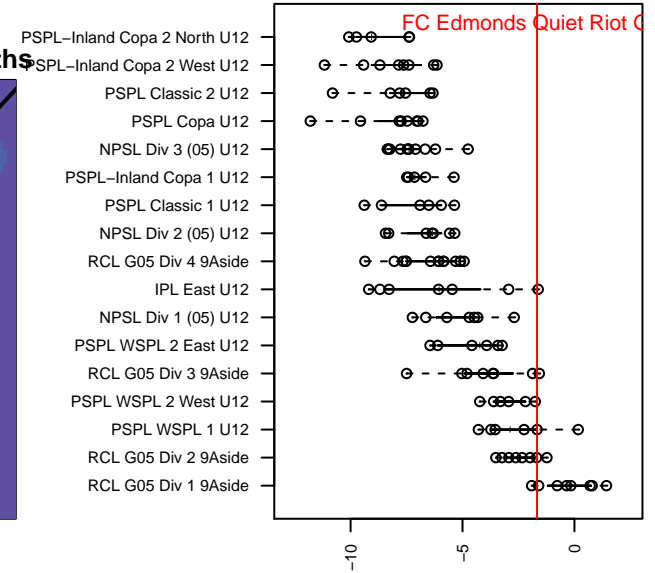

**attack and defense rating
relative to others at age
and all opponents in last 13 months**