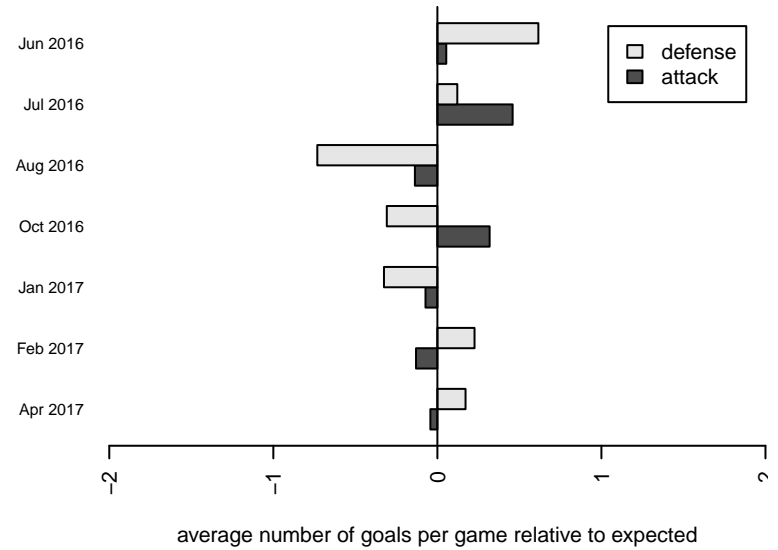

Performance relative to 13 month average