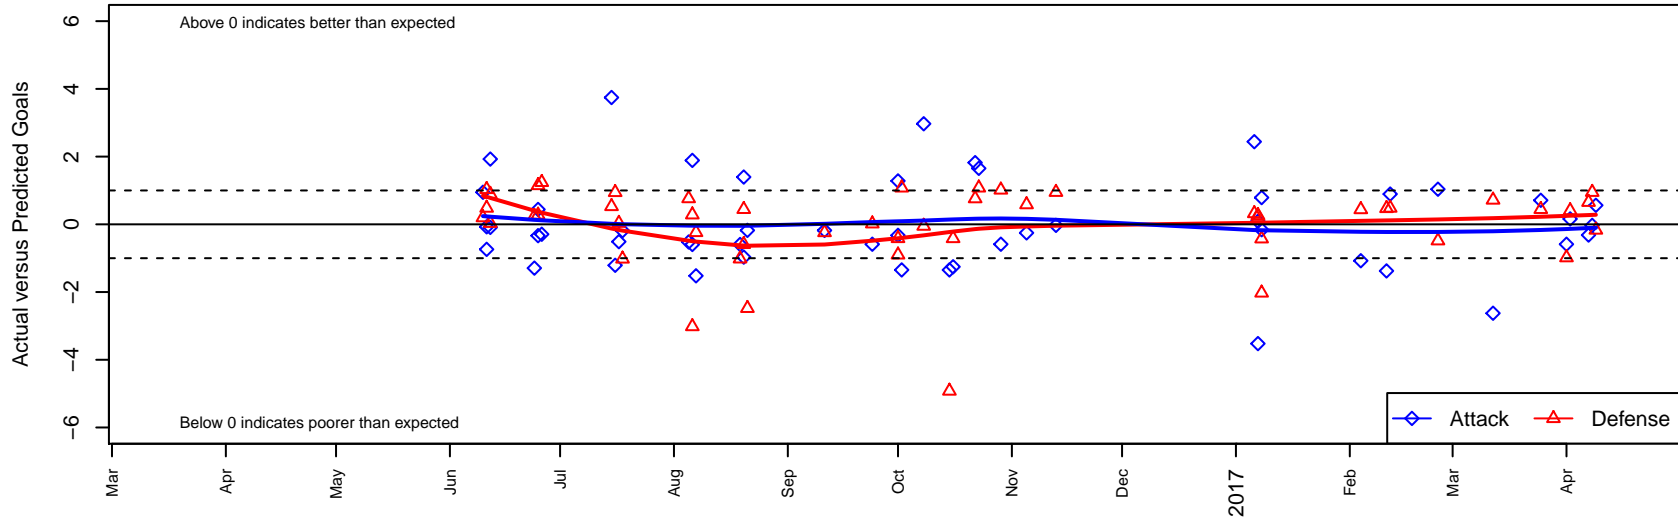

FC Edmonds Quiet Riot G05

FC Edmonds
 Edmonds, WA
 G05 total strength=1031
 attack=2.23 defense=2.21
 fall league = PSPL WSPL 1 U12
 spr league = Spr PSPL Classic 2 U13

alt names used:
 95 FC Edmonds Quiet Riot G05
 FC EDMONDS FCEDMONDS QUIET RIOT GC
 FC Edmonds Quiet Riot
 FC Edmonds Quiet Riot G05
 FC Edmonds Quiet Riot G05
 FC EDMONDSFCEDMONDS QUIET RIOT G0
 FC EDMONDS FCEDMONDS QUIET RIOT GC

FC Edmonds Quiet Riot G05
 Dots are actual minus expected GF (blue circles) and GA (red triangles).
 Blue line is smoothed change in attack strength. Red is smoothed change in defense strength.

**attack and defense variance (black dot)
relative to other teams
and top 10 in region**