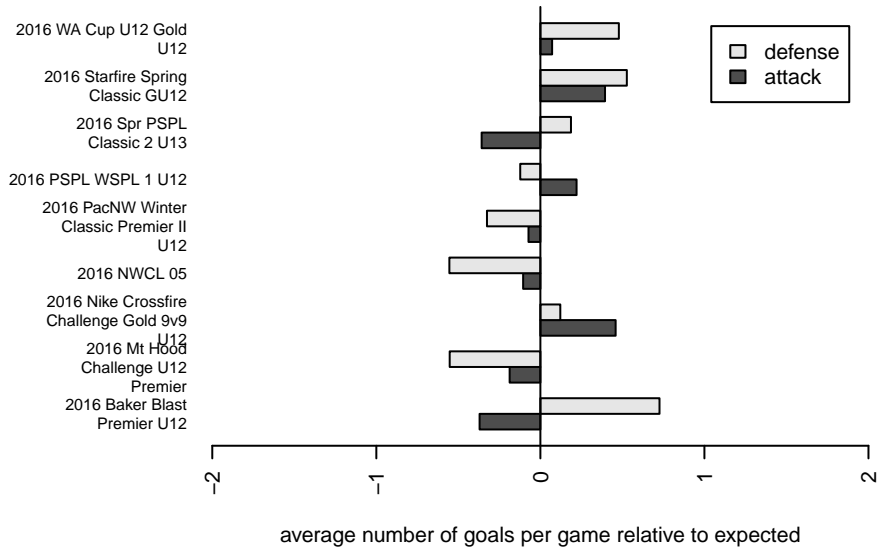

Performance relative to 13 month average