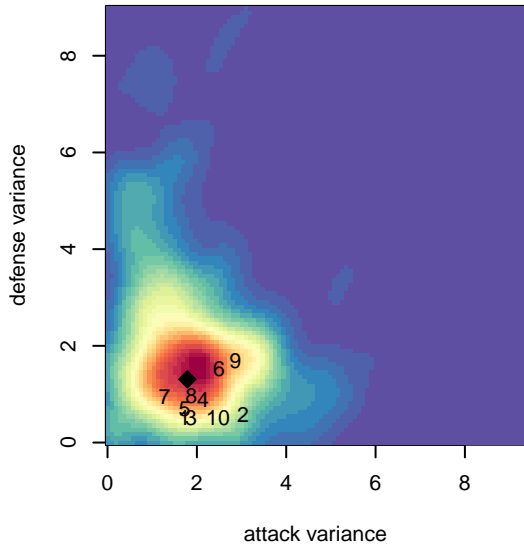

FC Edmonds Quiet Riot G05

FC Edmonds
 Edmonds, WA
 G05 total strength=1031
 attack=2.23 defense=2.21
 fall league = PSPL WSPL 1 U12
 spr league = Spr PSPL Classic 2 U13

alt names used:
 95 FC Edmonds Quiet Riot G05
 FC EDMONDS FCEDMONDS QUIET RIOT GC
 FC Edmonds Quiet Riot
 FC Edmonds Quiet Riot G05
 FC Edmonds Quiet Riot G05
 FC EDMONDSFCEDMONDS QUIET RIOT G0
 FC EDMONDS FCEDMONDS QUIET RIOT GC

FC Edmonds Quiet Riot G05
 Dots are actual minus expected GF (blue circles) and GA (red triangles).
 Blue line is smoothed change in attack strength. Red is smoothed change in defense strength.

**attack and defense variance (black dot)
relative to other teams
and top 10 in region**